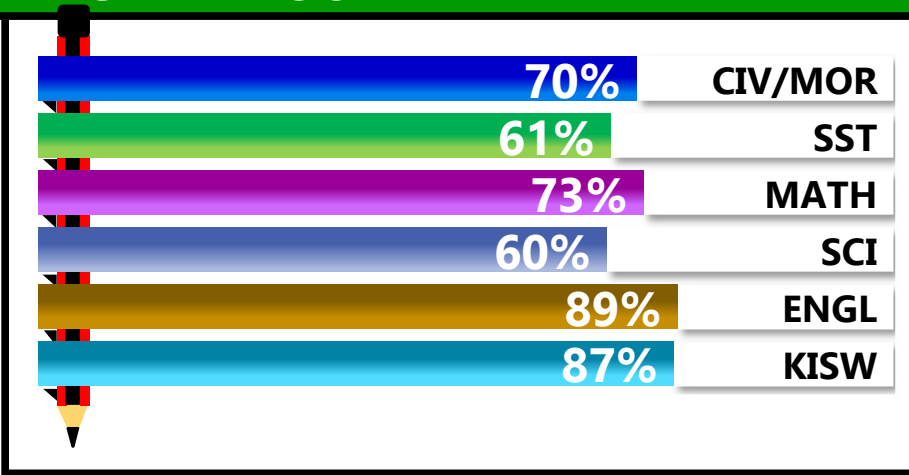

		ST.CLARE OF ASISI			
REGION: MANYARA		SCHOOL AVERAGE	219.2	OVERALL GRADE	
DISTRICT: BABATI				B	
				CATEGORY	
				BELOW 40	

SUBJECT PERFORMANCE ANALYSIS

SUBJECT NAME	AVG	%	RNK
ENGLISH	44.4	89%	1
KISWAHILI	43.4	87%	2
MATHEMATICS	36.3	73%	3
CIVIC & MORAL	35.0	70%	4
SOCIAL STUDIES	30.4	61%	5
SCIENCE	29.8	60%	6
BOYS/GIRLS PASS RATE	STD	AVG	%
BOYS	9	0.38	38%
GIRLS	16	0.62	62%