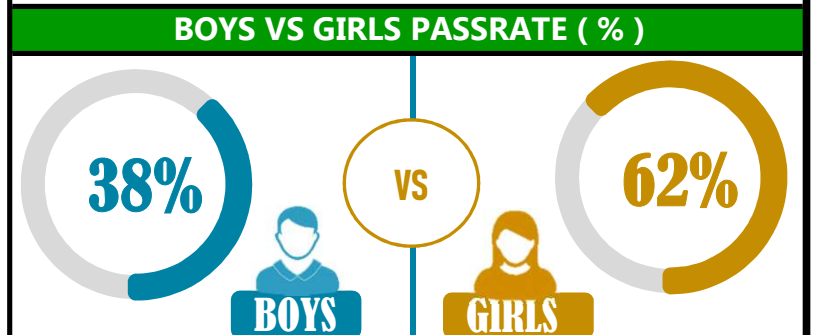

GRADE ANALYSIS SUMMARY					
SUBJECT NAME/GRADE	A	B	C	D	E
MATHEMATICS	6	14	5	0	0
KISWAHILI	20	5	0	0	0
ENGLISH	23	2	0	0	0
SCIENCE	1	9	14	0	0
SOCIAL STUDIES	2	9	13	1	0
CIVIC AND MORAL	2	17	5	0	0

OVERALL GRADE ANALYSIS	NO.	SEATED	%
A	4	25	16%
B	21		84%
C	0	0	0%
D	0		0%
E	0		0%